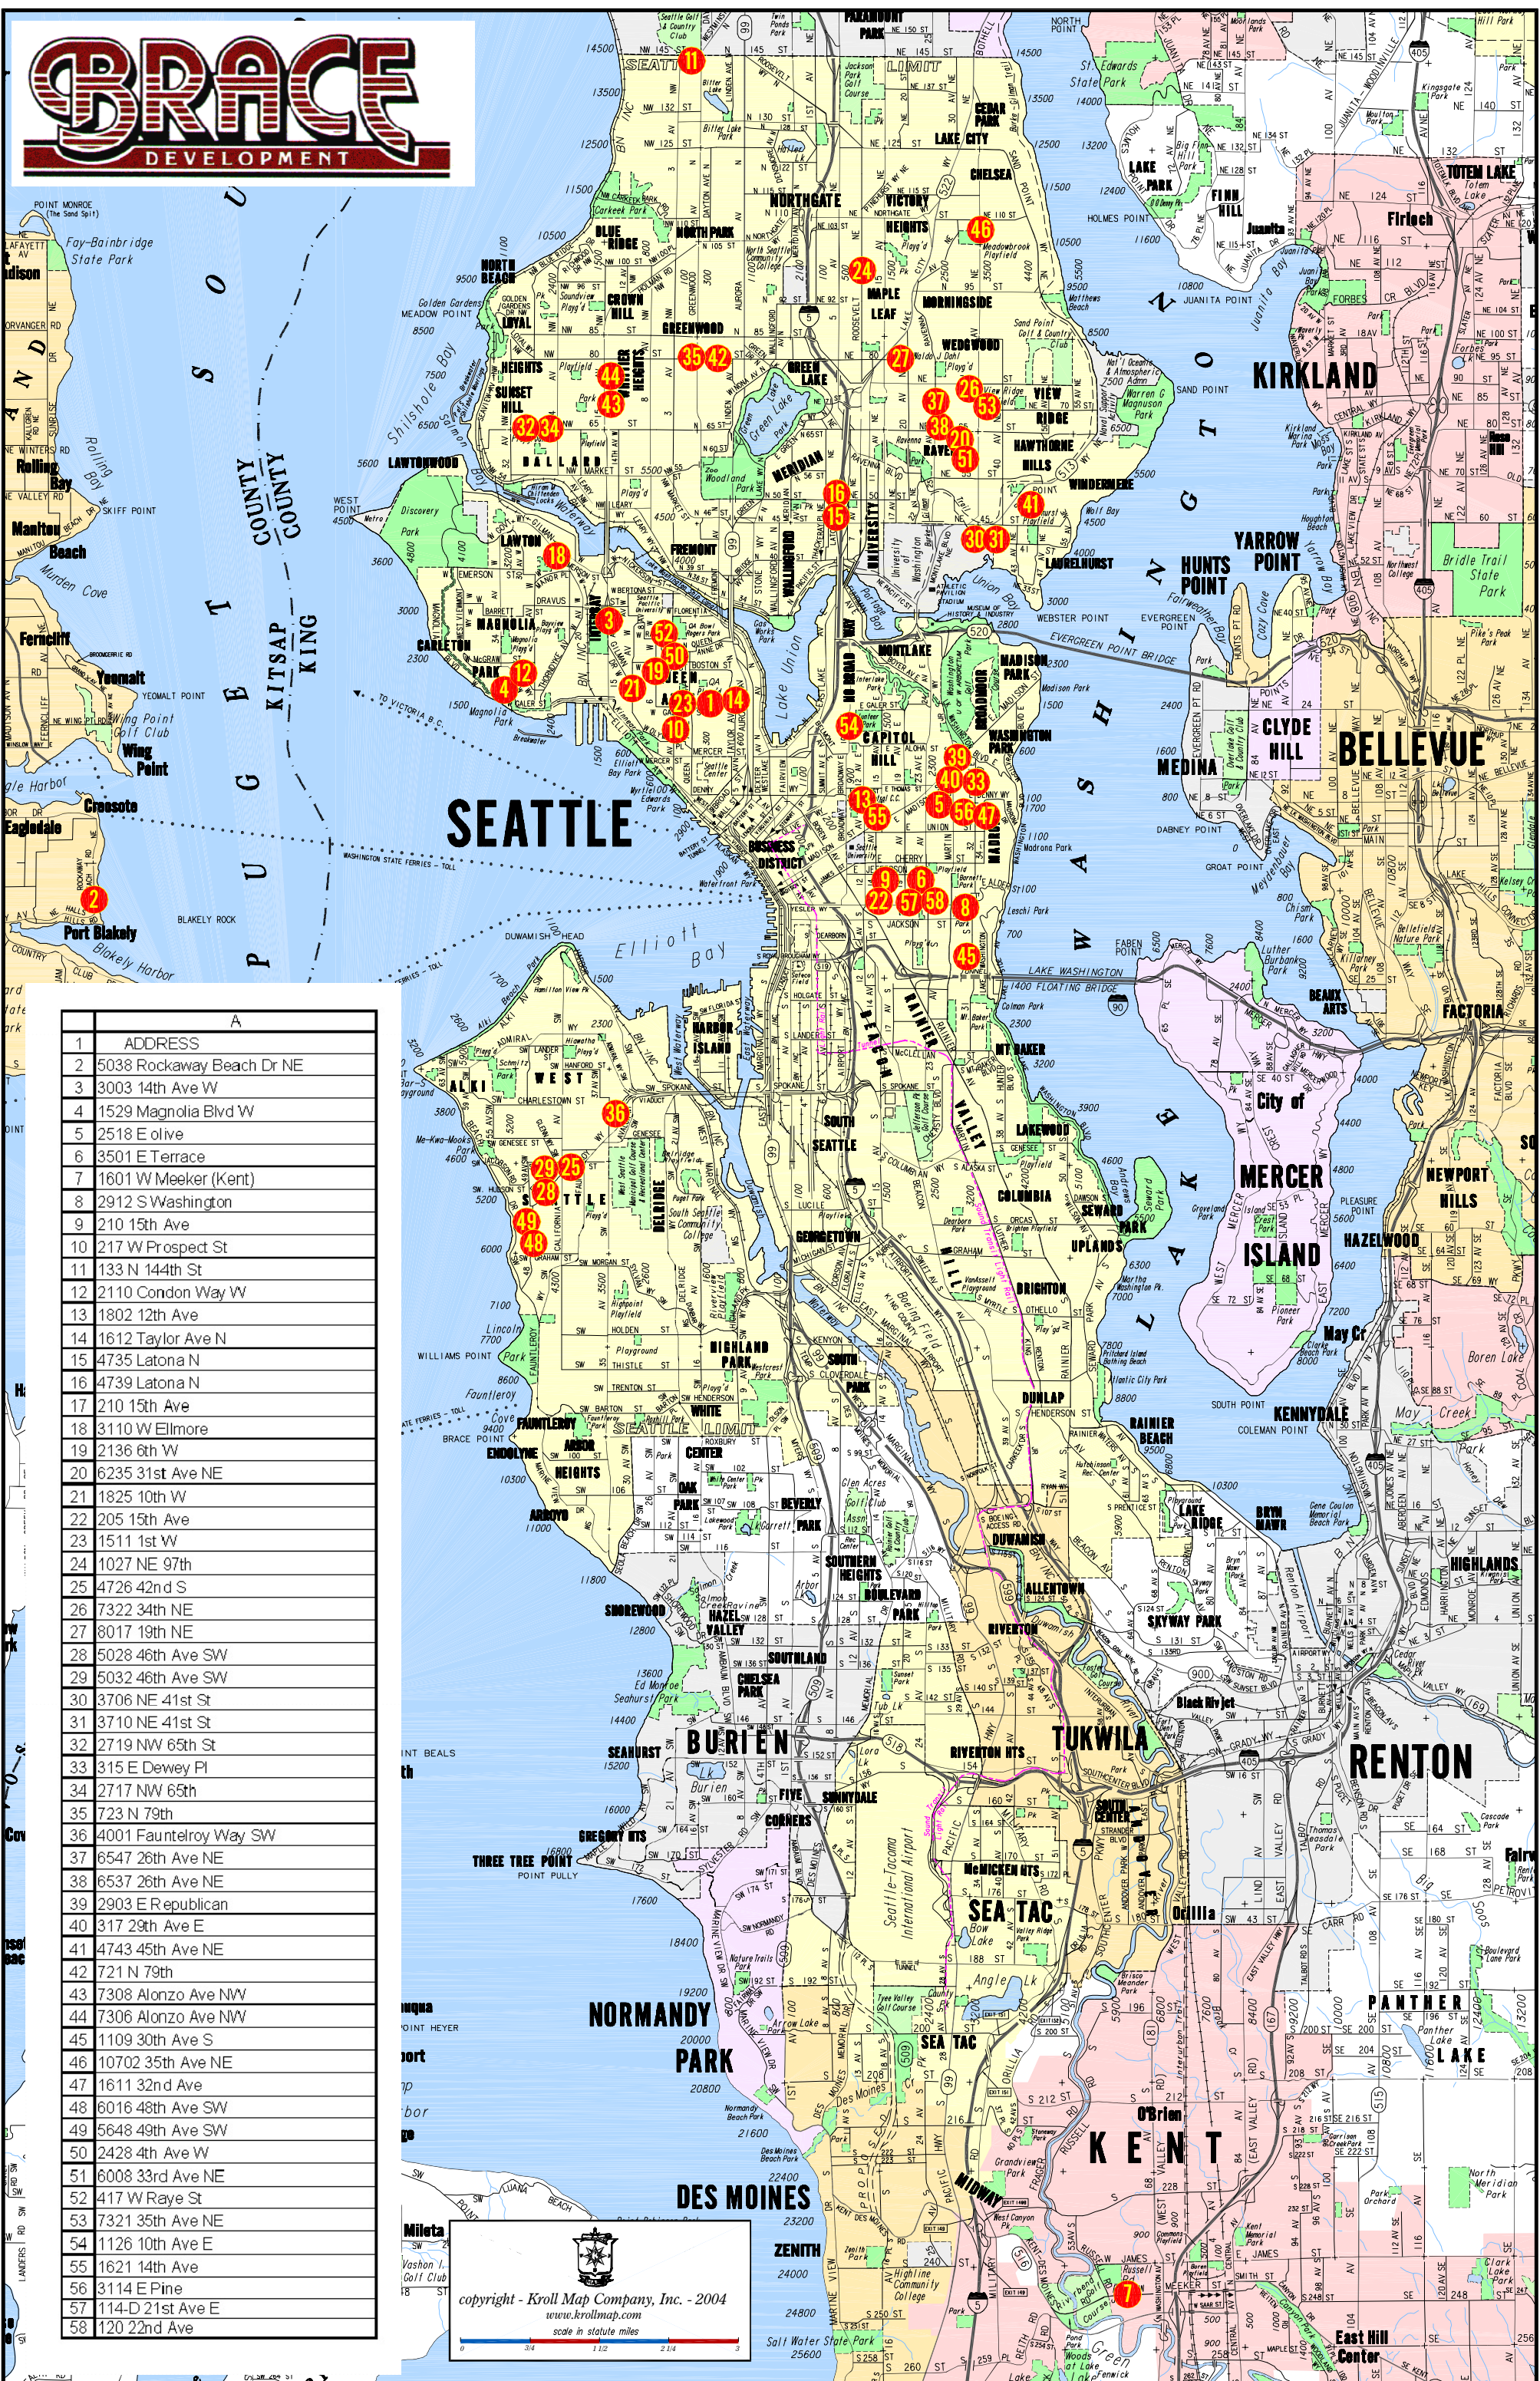

BRACE

DEVELOPMENT

1	ADDRESS
2	5038 Rockaway Beach Dr NE
3	3003 14th Ave W
4	1529 Magnolia Blvd W
5	2518 E Olive
6	3501 E Terrace
7	1601 W Meeker (Kent)
8	2912 S Washington
9	210 15th Ave
10	217 W Prospect St
11	133 N 144th St
12	2110 Condon Way W
13	1802 12th Ave
14	1612 Taylor Ave N
15	4735 Latona N
16	4739 Latona N
17	210 15th Ave
18	3110 W Ellmore
19	2136 6th W
20	6235 31st Ave NE
21	1825 10th W
22	205 15th Ave
23	1511 1st W
24	1027 NE 97th
25	4726 42nd S
26	7322 34th NE
27	8017 19th NE
28	5028 46th Ave SW
29	5032 46th Ave SW
30	3706 NE 41st St
31	3710 NE 41st St
32	2719 NW 65th St
33	315 E Dewey Pl
34	2717 NW 65th
35	723 N 79th
36	4001 Fauntleroy Way SW
37	6547 26th Ave NE
38	6537 26th Ave NE
39	2903 E Republican
40	317 29th Ave E
41	4743 45th Ave NE
42	721 N 79th
43	7308 Alonzo Ave NW
44	7306 Alonzo Ave NW
45	1109 30th Ave S
46	10702 35th Ave NE
47	1611 32nd Ave
48	6016 48th Ave SW
49	5648 49th Ave SW
50	2428 4th Ave W
51	6008 33rd Ave NE
52	417 W Raye St
53	7321 35th Ave NE
54	1126 10th Ave E
55	1621 14th Ave
56	3114 E Pine
57	114-D 21st Ave E
58	120 22nd Ave

 copyright - Kroll Map Company, Inc. - 2004
www.krollmap.com
 scale in statute miles